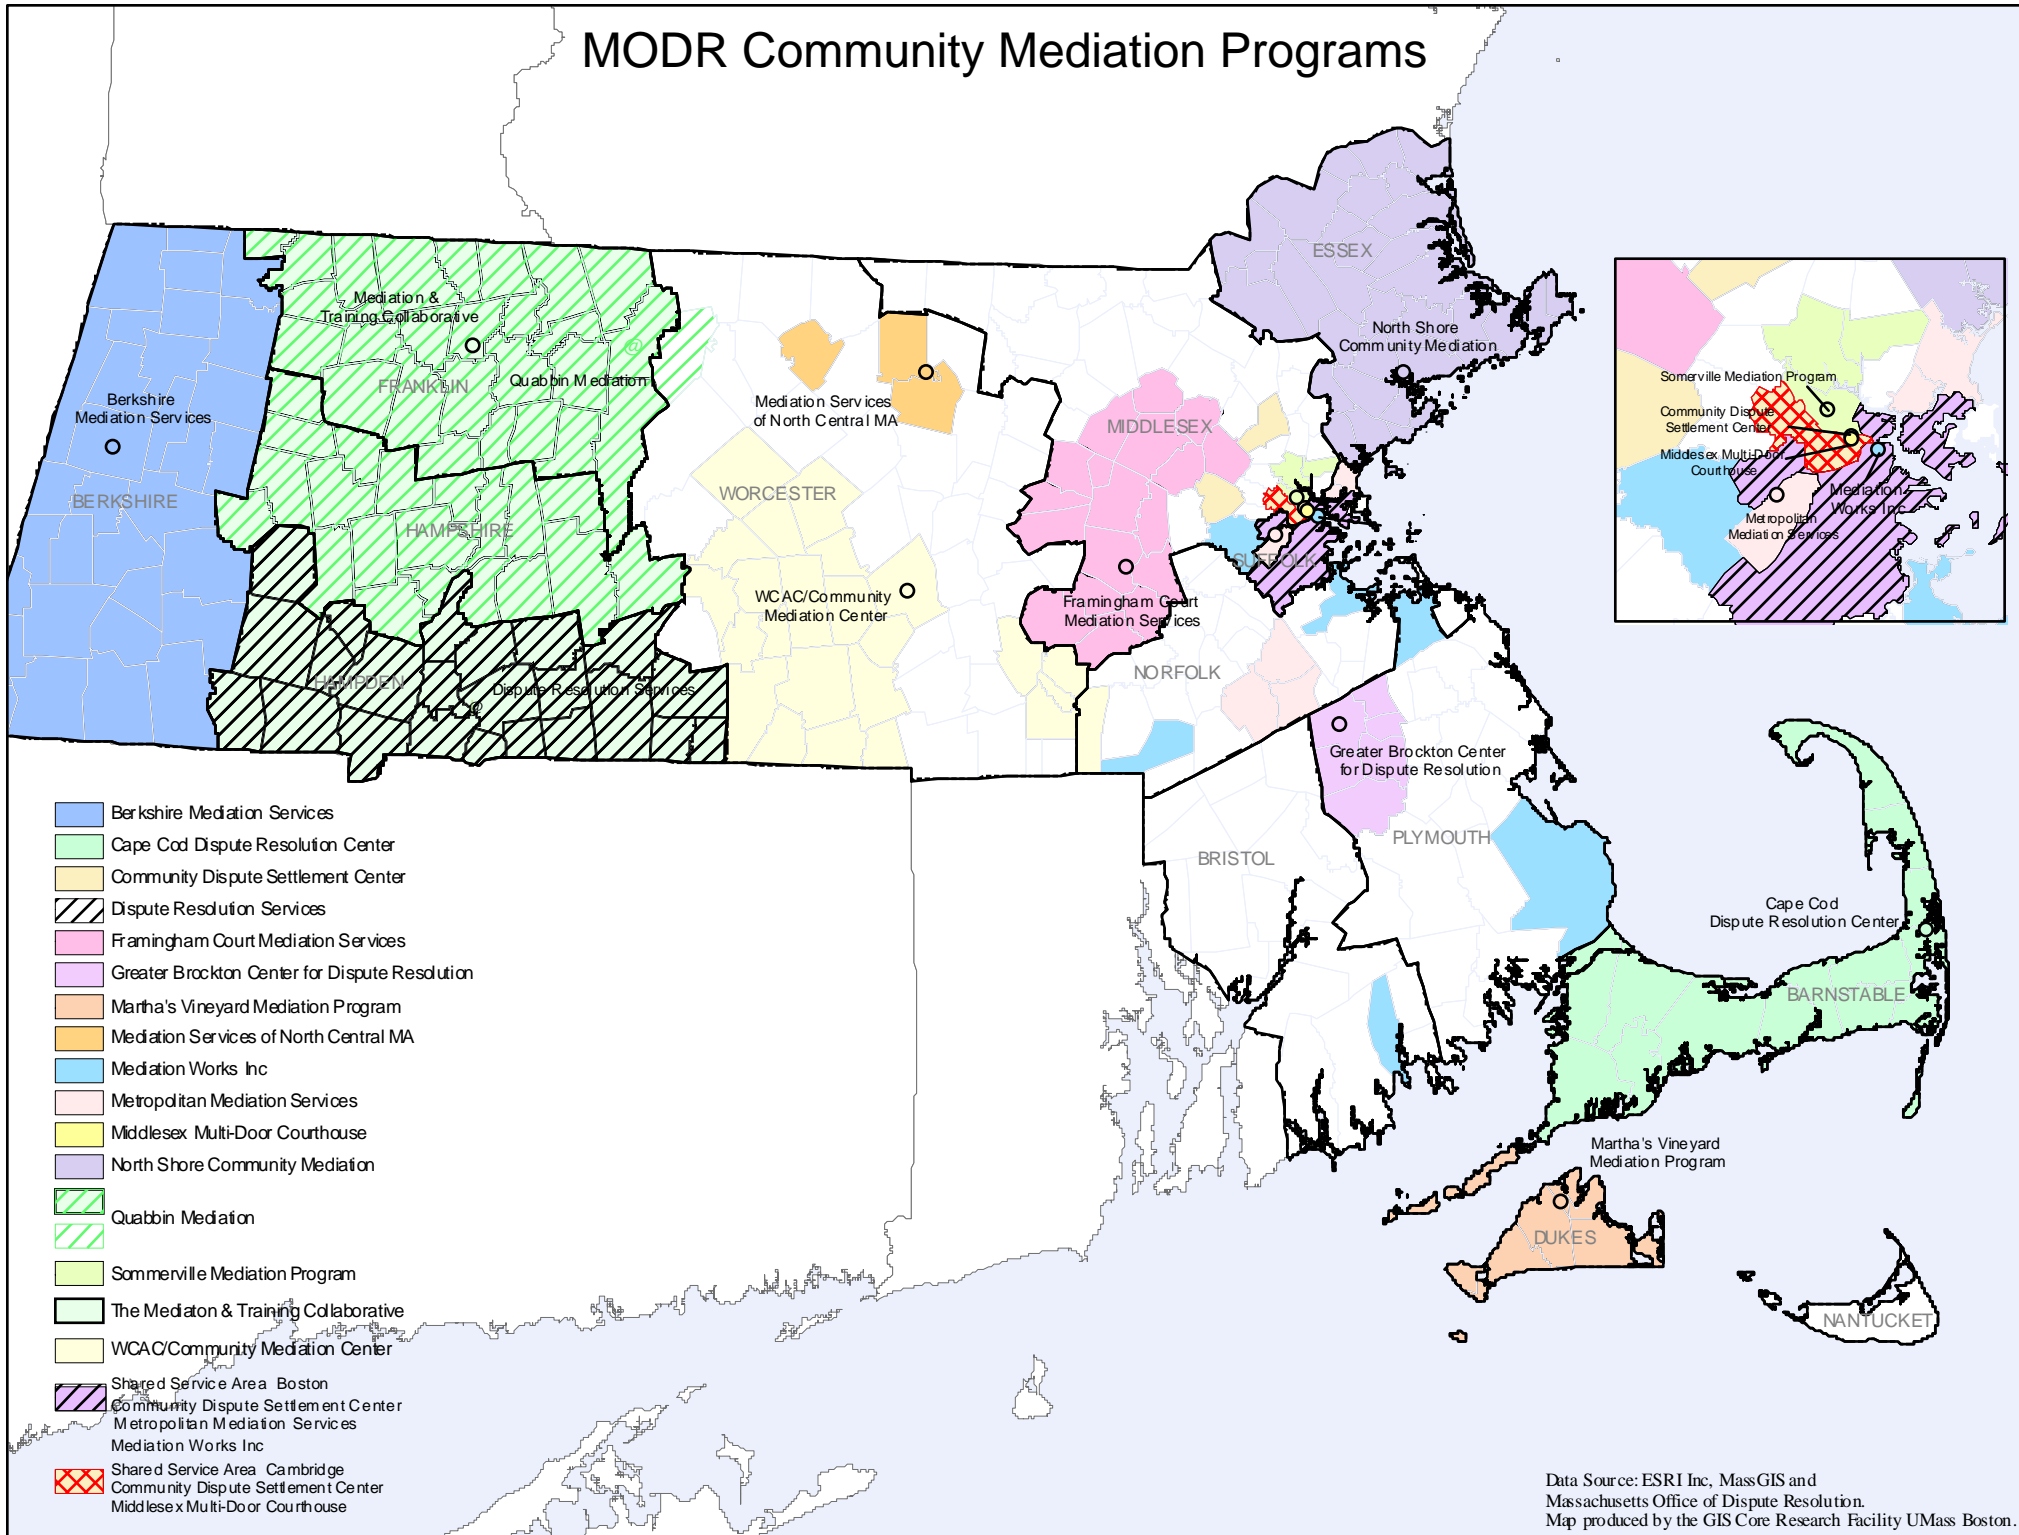

MODR Community Mediation Programs

Data Source: ESRI Inc, MassGIS and Massachusetts Office of Dispute Resolution. Map produced by the GIS Core Research Facility UMass Boston.